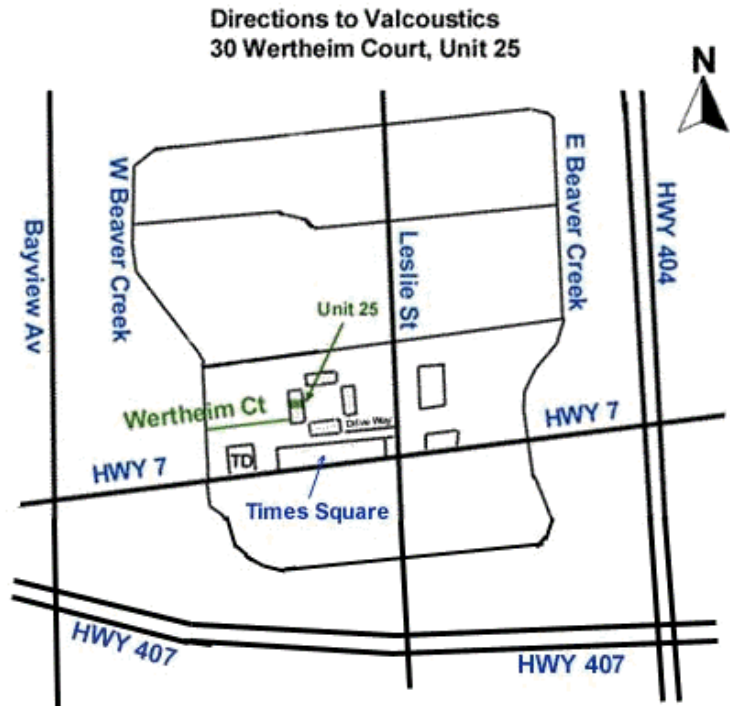

Contact Information

Since 1989, Valcoustics Canada Ltd. has been located in the West Beaver Creek Business Park of Richmond Hill, Ontario, Canada.

Address: Valcoustics Canada Ltd.
30 Wertheim Court, Unit 25
Richmond Hill
Ontario L4B 1B9
Canada

Phone: (905)764-5223

Fax: (905)764-6813

Email: solutions@valcoustics.com

Note:

Front door of Unit 25 faces the central courtyard of the commercial complex, 30 Wertheim Court.

No exit at Leslie Street from HWY 407 Westbound

DIRECTIONS TO VALCOUSTICS

Approaching from the West

From Highway #7, turn onto West Beaver Creek and take the first right onto Wertheim Court. Follow Wertheim into the business park at the end of the street.

Approaching from the East

30 Wertheim Ct. (Commerce Gardens) is accessible from Leslie St. Our complex shares a driveway with Times Square, on the northwest corner of Leslie Street and Highway 7. From Leslie Street, turn left into the driveway, stay to your right to Commerce Gardens.